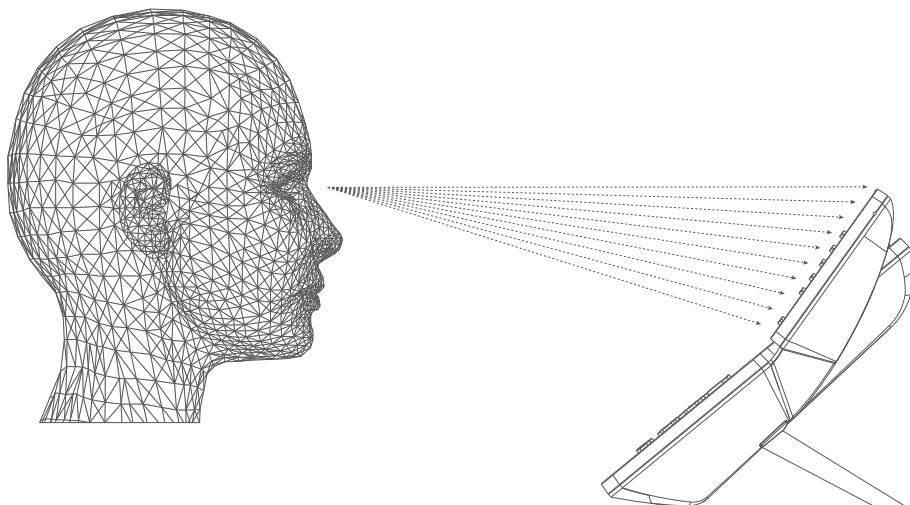

# Unique Heads-up Screen and User Experience

- The Yealink T5 Media Phone series utilizes a heads-up LCD color screen design that allows users to view and access screen information easily and to check contact info at a glance.
- Additionally, the T58V (T58A) seven-inch capacitive touchscreen can be adjusted to the user's ideal line of sight. The T52S, T54S and T56A feature a stand with two adjustable angles, providing an improved operational and visual experience.
- Brilliant hard keys layout and an ergonomic handset design make the phones even more comfortable to use.

Adjustable base height

Hard Key Tilt Design

# Enhanced HD Video and Voice for Exceptionally Clear Communication

- The entire T5 Media Phone series includes Optima HD Voice and Opus codec support as well as the latest sound processing technology. These features provide a more immersive voice experience and enable customers to hear and be heard clearly.
- The T58V and T58A include an optional 720P HD camera and deliver lifelike video communication with a simple touch of the seven-inch touch screen. With an adjustable camera and an adjustable screen for the preferred viewing angle and height, the phones are well-suited for a variety of usage scenarios and user preferences.

Ergonomic design

Adjustable angle

Adjustable camera

Opus Codec

Optima HD Voice

720P HD Video

7" Capacitive Screen