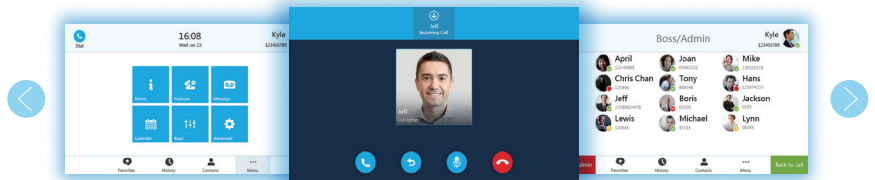

Enhanced Productivity

- Skype for Business User-interface
- Low Cost-of-Learning
- BToE, Boss/Admin, Calendar, Presence status