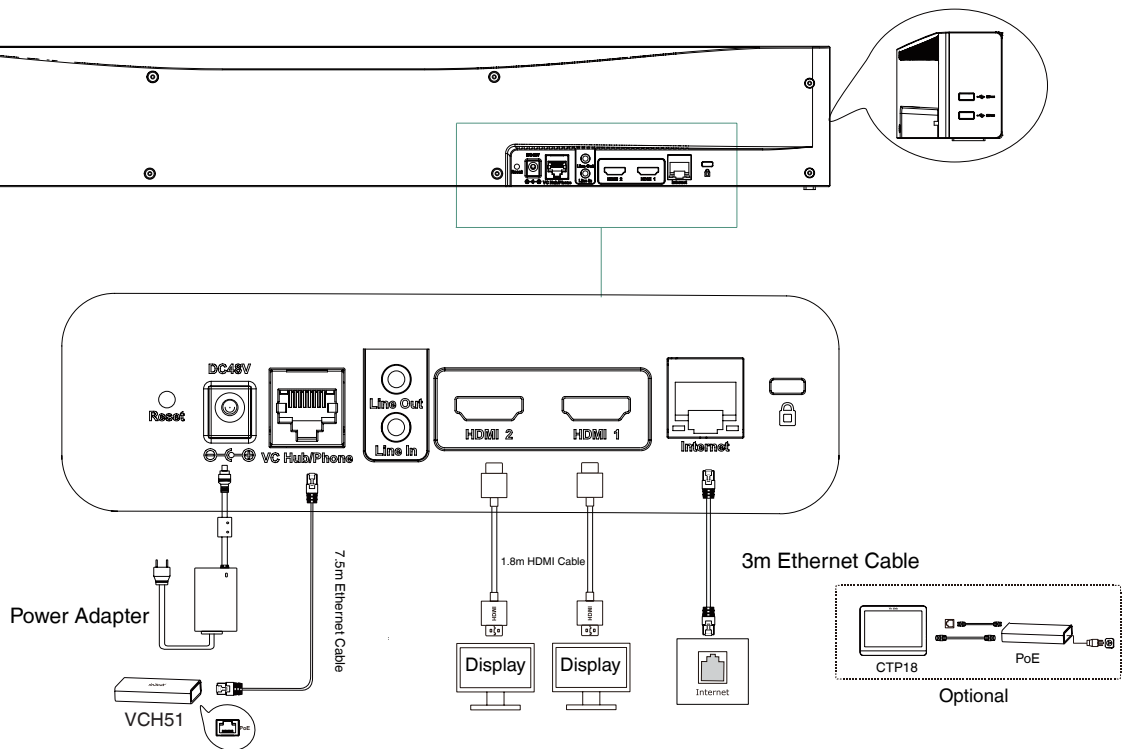

MeetingBar A30 Package

- Package contents:
 - MeetingBar A30 endpoint
 - 3m Ethernet cable
 - 2 x 1.8m HDMI cable
 - Mounting Bracket and Accessories
 - Power adapter
 - Quick Start Guide
 - Controller (optional):
 - CTP18 Touch Panel
 - VCR20 Remote Control
 - Content sharing(optional):
 - VCH51 Sharing Kit (HDMI/USB-C)
 - WPP20 Wireless Presentation Pod
- Carton Meas: 903*325*306mm

MeetingBar A30 + CTP18 Package

- Carton Meas: 923*495*327mm

Compliance

Coming Soon:

① The Zoom version does not support this feature yet.

Endpoint Connections

Note:

- If you connect a touch display device, you can operate the A30 either by remote control or touch control.
- If you connect a non-touch display device, you can use the remote control, mouse or CTP18.