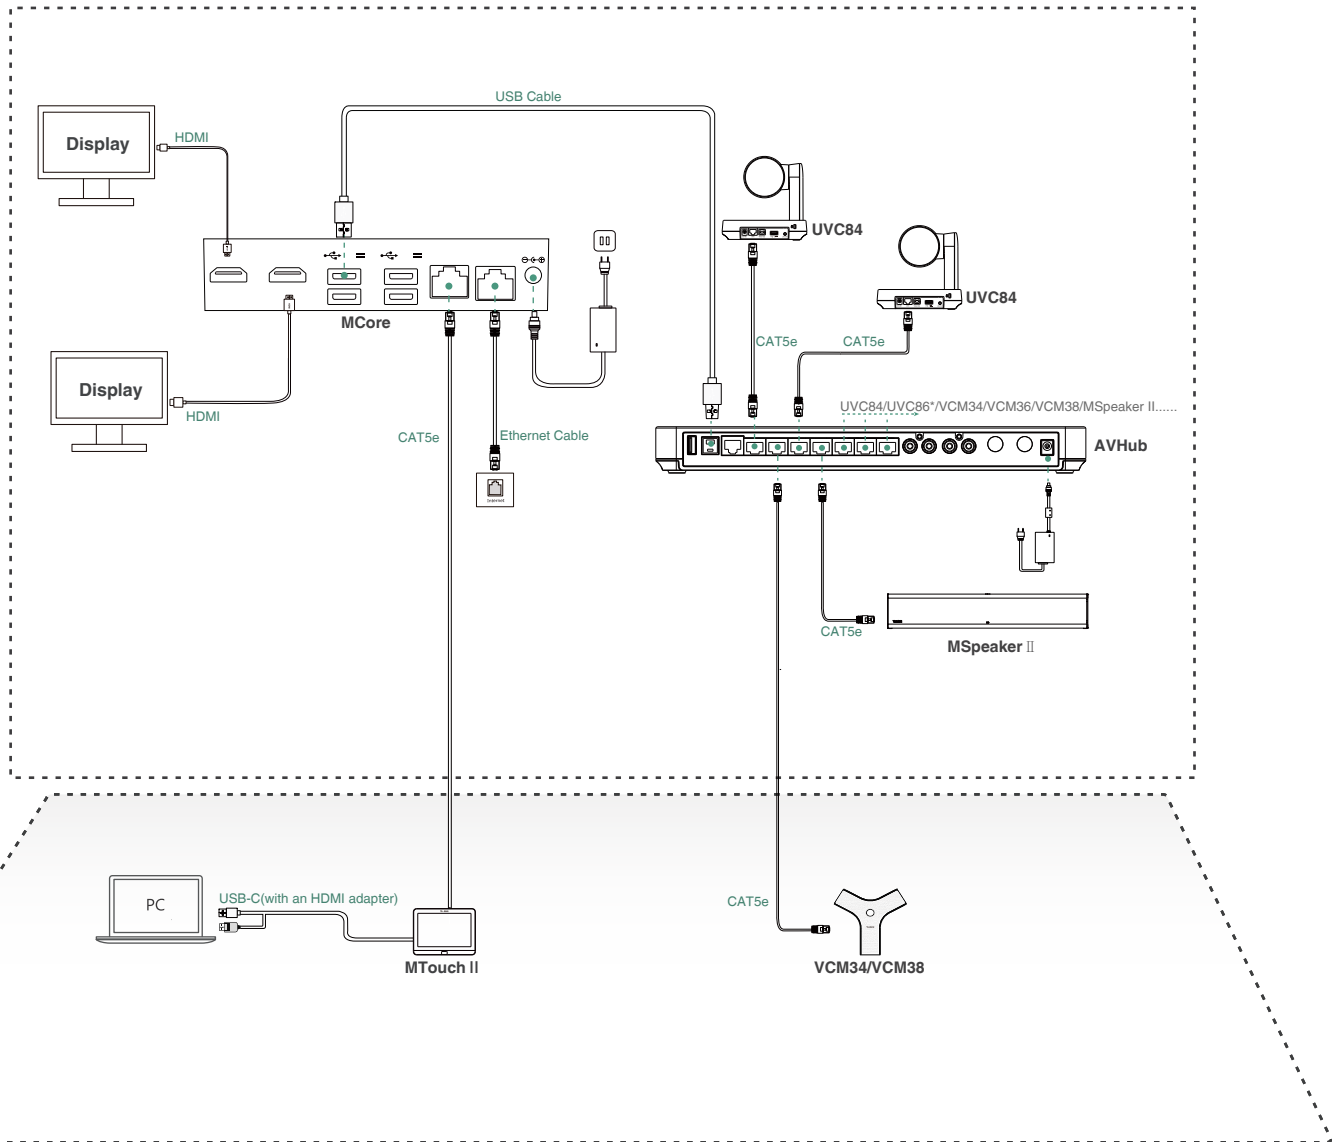

Simple to deploy, easy to use

With the VCH port, MCore is specially designed for the video meeting rooms that the deployment can be easily extended. At the same time, its all-in-one design with the feature of cable management ensure the stability of the wire connection, and the most appropriate deployment can be achieved according to the layout of the meeting room. One CAT5e is totally enough to connect the TV area and the conference table area and to complete the data transmission and power supply, no additional power supply or extension cable is needed, which not only simplifying the deployment but also effectively reducing deployment costs.

AVHub (Meeting Audio & Video Processor)

- 2 x USB-A Port
- 1 x USB-B Port
- 1 x Codec Port
- 7 x VCH Port (RJ-45)
- 1 x RCA in/out Port
- 1 x 6.3mm Line in Port
- 1 x 6.3mm Line out Port
- 1 x Power Supply Port
- Support up to 8 x VCM34/VCM38 array microphones
- Support up to 4 x MSpeaker II

UVC84 USB PTZ Camera

- 4K camera
- 60 frame rate
- 12x optical
- Field of view (diagonal): 80°
- Auto-framing
- Camera presets
- Pan range: 200°
- Tilt range: 130°
- 1 x Line-out (3.5mm)
- 1 x Yealink Microphone port (RJ-45)
- 1 x USB 2.0 Type-B
- 1 x Power port
- 1 x Security lock slot
- 1 x Reset slot

Package Features

- N.W/CTN: 12.1Kg
- G.W/CTN: 13.8Kg
- Carton Meas: 935mm x 413mm x 312mm

Scene Graph in a Conference Room

Connection

- 💡 Do not connect the switch to the Internet, otherwise it will cause network abnormalities.
- 💡 The switch and ethernet cables should be purchased separately.
- 💡 When starting up the system for the first time, you need to connect a mouse to complete the initial configuration.
We recommend using the wireless mouse and keyboard kit.
- 💡 For more information about the installation and deployment of accessories (for example, the installation of MCore package or the AVHub), refer to the Quick Start Guide of corresponding accessory.