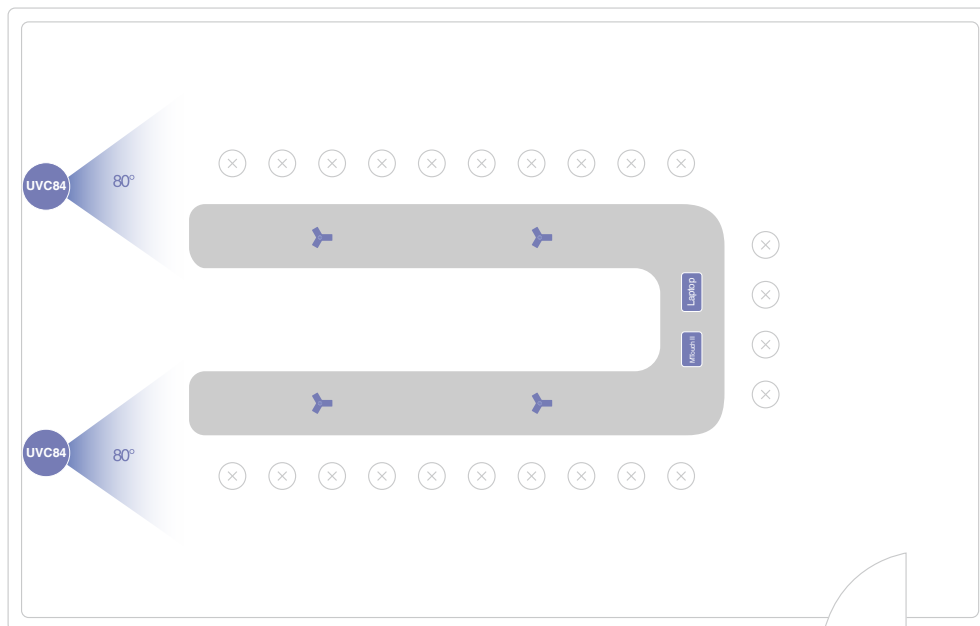

MCore Mini-PC

- 8th-gen Intel® QUAD-CORE i5
- Memory: 8GB (2 x 4GB)
- Storage: 128GB SSD
- 2 x HDMI video output with CEC supported
- Bluetooth and Wi-Fi
- 1 x Yealink VCH port (RJ45), connect to MTouch II
- 4 x USB3.0 Type-A
- 1 x 10/100/1000M Ethernet port
- 1 x Power port
- 1 x Security lock slot
- Integrated cable management

MTouch II touch panel

- 8-inch IPS screen
- 1280 x 800 resolution
- 10-point capacitive touch screen
- 3.5mm headset jack
- Human Motion Sensor
- Angle adjustable bracket (28° ~ 50°)
- 1080P/30FPS FHD for sharing
- Support wired and wireless content sharing
- Built-in Wi-Fi AP for Yealink wireless presentation device
- HDMI/USB-C video input

AVHub (Meeting Audio & Video Processor)

- 2 x USB-A Port
- 1 x USB-B Port
- 1 x Codec Port
- 7 x VCH Port (RJ-45)
- 1 x RCA in/out Port
- 1 x 6.3mm Line in Port
- 1 x 6.3mm Line out Port
- 1 x Power Supply Port
- Support up to 8 x VCM34/VCM38 array microphones
- Support up to 4 x MSpeaker II

UVC84 USB PTZ Camera

- 4K camera
- 60 frame rate
- 12x optical
- Field of view (diagonal): 80°
- Auto-framing
- Camera presets
- Pan range: 200°
- Tilt range: 130°
- 1 x Line-out (3.5mm)
- 1 x Yealink Microphone port (RJ-45)
- 1 x USB 2.0 Type-B
- 1 x Power port
- 1 x Security lock slot
- 1 x Reset slot

Package Features

- N.W/CTN: 12.1Kg
- G.W/CTN: 13.8Kg
- Carton Meas: 935mm x 413mm x 312mm

Scene Graph in a Conference Room