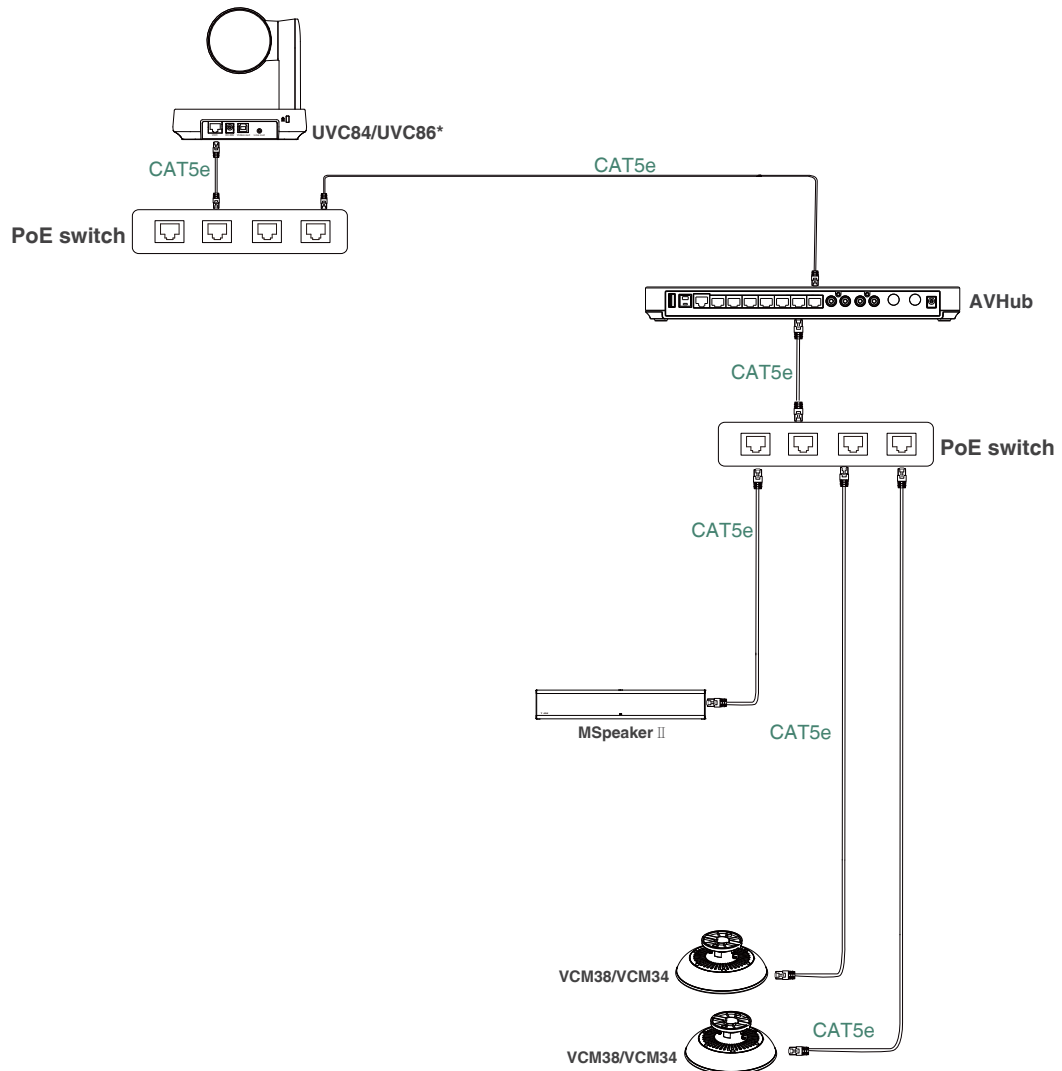

Optional device connection

💡 UVC86* supports in March 2022.