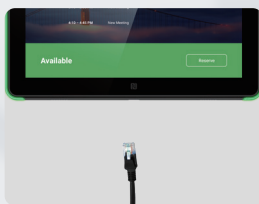

Supporting PoE or DC power adapter, the RoomPanel can be installed with ease and flexibility, making the workplaces tidy and stylish.

Managing a batch of meeting room devices is no longer a heavy burden for the administrators or IT staff, as they can easily monitor, manage and diagnose the products via Zoom Device Management or Yealink Management Cloud Service.