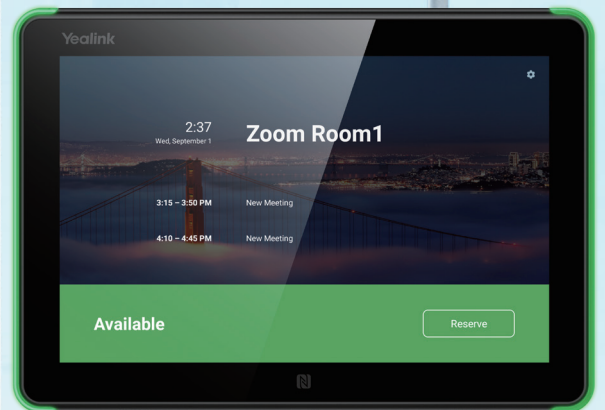

Versatile Touch Screen for Room Scheduling Applications

More than a touchable display, the RoomPanel also combines a quantity of advanced features of wireless network connectivity and expansibility, to offer intelligent, productive and secure experience in room resource management.

Ideal clarity on 8-inch multi-point touch screen with anti-fingerprint coating.

Compatible to action with the room occupancy sensor for features such as automatic release, automatic check-in, etc. (Coming soon)

Built-in 802.11ac 2x2 MIMO Wi-Fi for wireless deployment

Built-in Bluetooth 5.0 for accessories connection