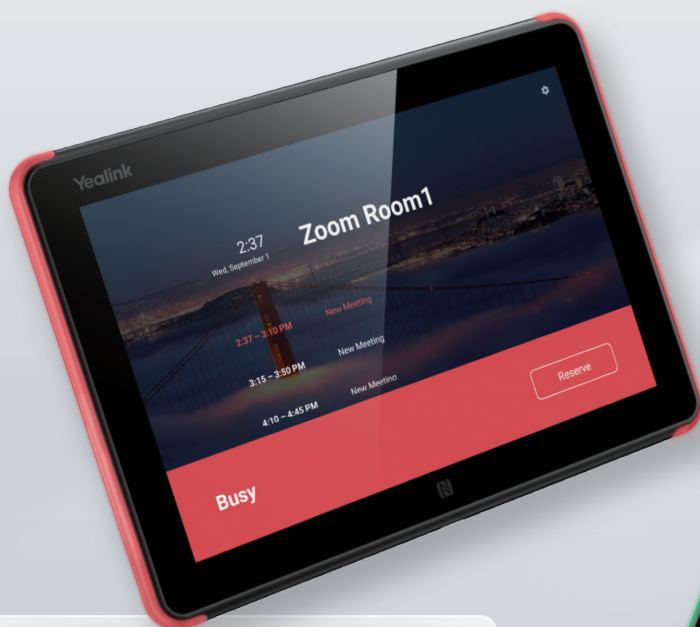

ENHANCE YOUR ROOM BOOKING EXPERIENCE

Yealink RoomPanel for Zoom Rooms

8-inch Touch Screen

Native Zoom Experience

Vibrant Colored LED Bar

Support PoE or DC Power

Simple & Flexible Installation

Remote Device Management

Yealink RoomPanel is a dedicated and versatile touchscreen designed for mounted outside the meeting spaces and displaying meeting details. Integrated with Office 365, Exchange, and Google Calendar, the display helps organization optimize, improve, and streamline meeting room bookings.

Integrated Room Scheduling with Seamless Zoom Rooms Experience

At-a-glance details of location and availability

Up-to-date scheduling status with key meeting information

One tap for reserving meeting spaces for ad hoc meetings

Colored LED bar for indicating room status with high visibility

Featuring a 8-inch interactive touch screen with anti-fingerprint surface as well as intuitive and Zoom-tailored UI, the RoomPanel brings premium visual presence and interactive experience to the users need to book or check the status of specific conference room.