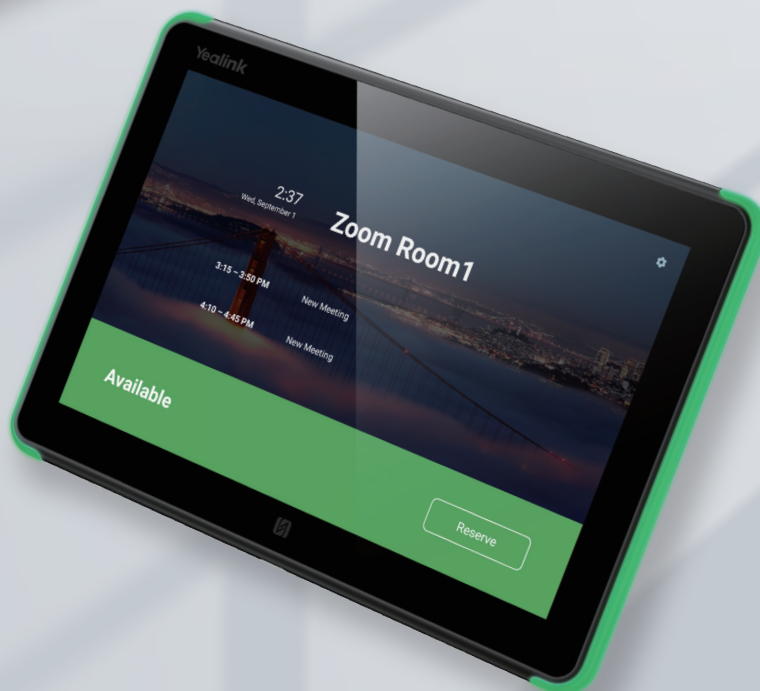

Yealink RoomPanel is a dedicated and versatile touchscreen designed for mounted outside the meeting spaces and displaying meeting details. Integrated with Office 365, Exchange, and Google Calendar, the display helps organization optimize, improve, and streamline meeting room bookings.

Integrated Room Scheduling with Seamless Zoom Rooms Experience

At-a-glance details of location and availability

Up-to-date scheduling status with key meeting information

One tap for reserving meeting spaces for ad hoc meetings

Colored LED bar for indicating room status with high visibility

Featuring a 8-inch interactive touch screen with anti-fingerprint surface as well as intuitive and Zoom-tailored UI, the RoomPanel brings premium visual presence and interactive experience to the users need to book or check the status of specific conference room.

Versatile Touch Screen for Room Scheduling Applications

More than a touchable display, the RoomPanel also combines a quantity of advanced features of wireless network connectivity and expansibility, to offer intelligent, productive and secure experience in room resource management.